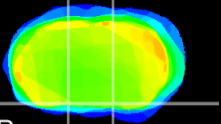

Coronal

Sagittal-R

Sagittal-L

ViBrisM: CX17230
Horizontal

S0