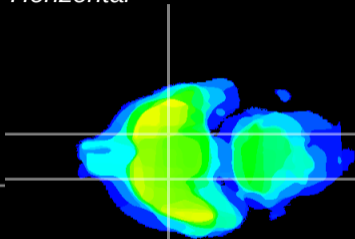

Coronal

Sagittal-R

Sagittal-L

ViBrisM: CX17230
Horizontal

S0