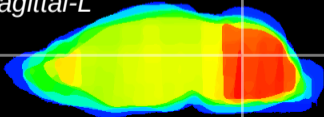

Coronal

Sagittal-R

Sagittal-L

ViBrism: CX17231
Horizontal

Cb nucleus