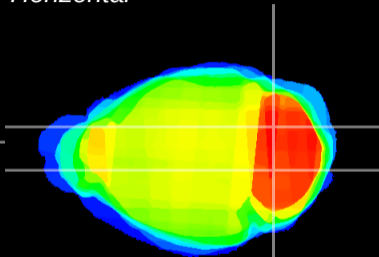

Coronal

Sagittal-R

Sagittal-L

ViBrism: CX17231
Horizontal

Cb nucleus