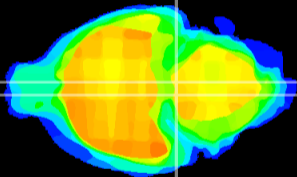

Coronal

Sagittal-R

Sagittal-L

ViBrism: CX17232
Horizontal

Pn