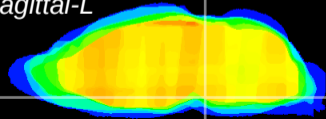

Coronal

Sagittal-R

Sagittal-L

ViBrism: CX17232
Horizontal

Pn