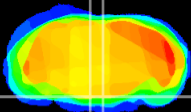

Coronal

Sagittal-R

Sagittal-L

ViBrism: CX17232
Horizontal

Pn