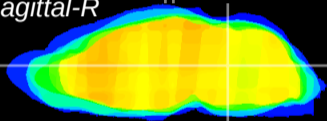

Coronal

Sagittal-R

Sagittal-L

ViBrism: CX17232
Horizontal

Tg