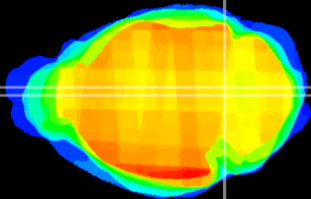

Coronal

Sagittal-R

Sagittal-L

ViBrism: CX17232
Horizontal

Tg