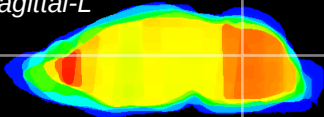

Coronal

Sagittal-R

Sagittal-L

ViBriSM: CX17235
Horizontal

Cb nucleus