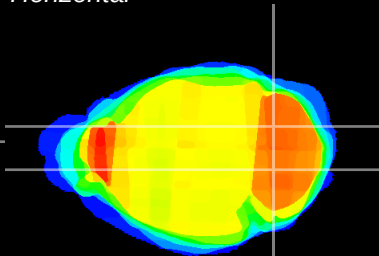

Coronal

Sagittal-R

Sagittal-L

ViBriSM: CX17235
Horizontal

Cb nucleus