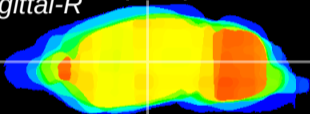

Coronal

Sagittal-R

Sagittal-L

ViBrism: CX17235
Horizontal

VPM/VPL