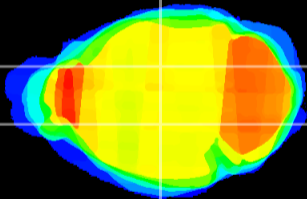

Coronal

Sagittal-R

Sagittal-L

ViBrism: CX17235
Horizontal

VPM/VPL