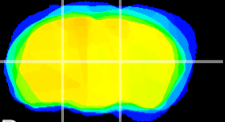

Coronal

Sagittal-R

Sagittal-L

ViBrism: CX17235
Horizontal

VPM/VPL