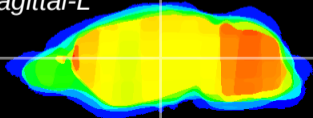

Coronal

Sagittal-R

Sagittal-L

ViBrism: CX17235
Horizontal

VPM/VPL