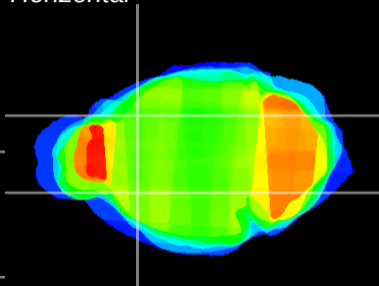

Coronal

Sagittal-R

Sagittal-L

ViBrism: CX17237
Horizontal

CPU lateral