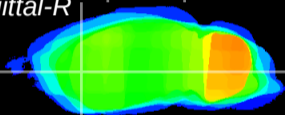

Coronal

Sagittal-R

Sagittal-L

ViBrism: CX17237
Horizontal

CPU lateral