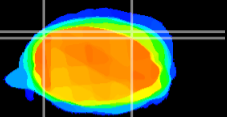

Coronal

Sagittal-R

Sagittal-L

ViBrism: CX17237
Horizontal

Cb lobe