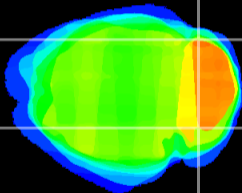

Coronal

Sagittal-R

Sagittal-L

ViBrism: CX17237
Horizontal

Cb lobe