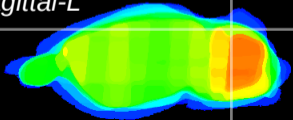

Coronal

Sagittal-R

Sagittal-L

ViBrism: CX17237
Horizontal

Cb lobe