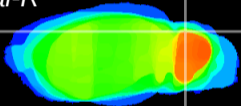

Coronal

Sagittal-R

Sagittal-L

ViBrism: CX17237
Horizontal

Cb lobe