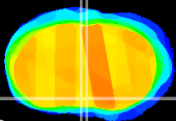

Coronal

Sagittal-R

Sagittal-L

ViBrism: CX17239
Horizontal

MPA