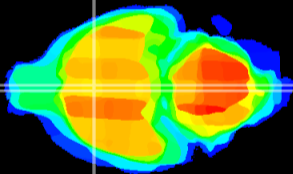

Coronal

Sagittal-R

Sagittal-L

ViBrism: CX17239
Horizontal

MPA