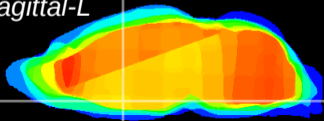

Coronal

Sagittal-R

Sagittal-L

ViBrism: CX17239
Horizontal

MPA