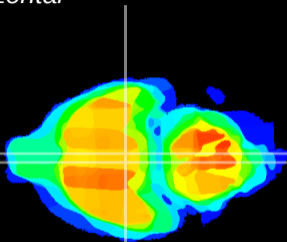

Coronal

Sagittal-R

Sagittal-L

ViBrism: CX17239
Horizontal

VMH