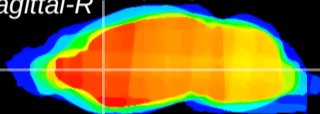

Coronal

Sagittal-R

Sagittal-L

ViBris: CX17241
Horizontal

CPu medial