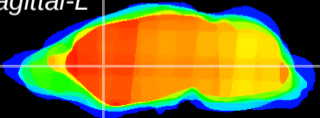

Coronal

Sagittal-R

Sagittal-L

ViBris: CX17241
Horizontal

CPu medial