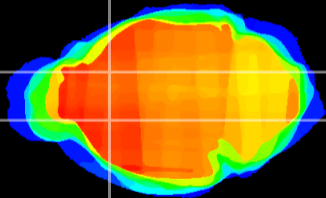

Coronal

Sagittal-R

Sagittal-L

ViBris: CX17241
Horizontal

CPu medial