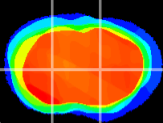

Coronal

Sagittal-R

Sagittal-L

ViBris: CX17241
Horizontal

CPu medial