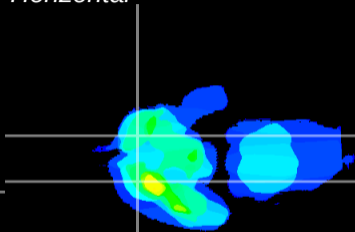

Coronal

Sagittal-R

Sagittal-L

ViBrism: CX17242
Horizontal

Tu