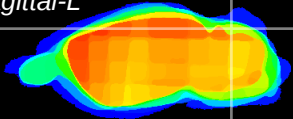

Coronal

Sagittal-R

Sagittal-L

ViBrism: CX17252
Horizontal

Cb lobe