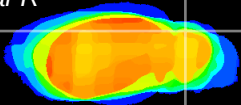

Coronal

Sagittal-R

Sagittal-L

ViBrism: CX17252
Horizontal

Cb lobe