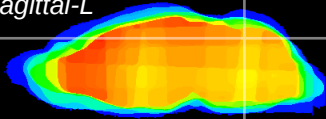

Coronal

Sagittal-R

Sagittal-L

ViBrism: CX17252
Horizontal

Cb vermis