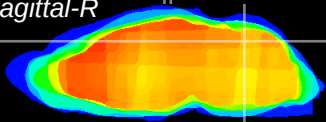

Coronal

Sagittal-R

Sagittal-L

ViBrism: CX17252
Horizontal

Cb vermis