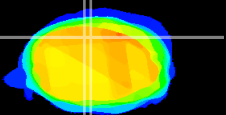

Coronal

Sagittal-R

Sagittal-L

ViBrism: CX17252
Horizontal

Cb vermis