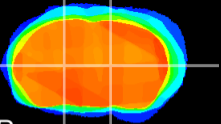

Coronal

Sagittal-R

Sagittal-L

ViBrism: CX17257
Horizontal

VA/VL