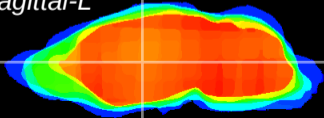

Coronal

Sagittal-R

Sagittal-L

ViBrism: CX17257
Horizontal

VA/VL