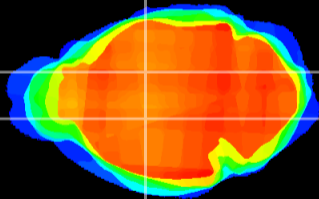

Coronal

Sagittal-R

Sagittal-L

ViBrism: CX17257
Horizontal

VA/VL