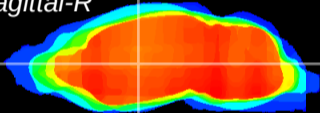

Coronal

Sagittal-R

Sagittal-L

ViBrism: CX17257
Horizontal

VA/VL