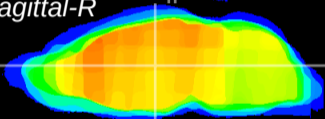

Coronal

Sagittal-R

Sagittal-L

ViBrism: CX17259
Horizontal

MD