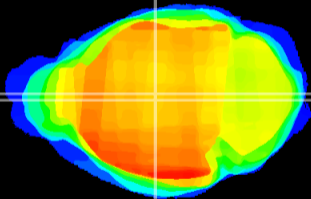

Coronal

Sagittal-R

Sagittal-L

ViBrism: CX17259
Horizontal

MD