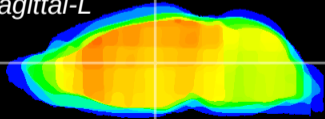

Coronal

Sagittal-R

Sagittal-L

ViBrism: CX17259
Horizontal

MD