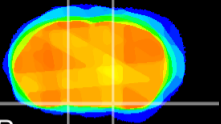

Coronal

Sagittal-R

Sagittal-L

ViBrisM: CX17260
Horizontal

S0