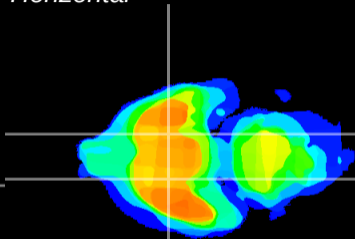

Coronal

Sagittal-R

Sagittal-L

ViBrisM: CX17260
Horizontal

S0