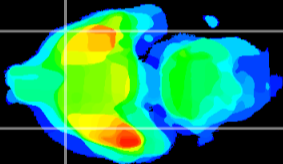

Coronal

Sagittal-R

Sagittal-L

ViBrism: CX17262
Horizontal

Pir