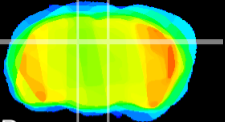

Coronal

Sagittal-R

Sagittal-L

ViBrism: CX17267
Horizontal

DG