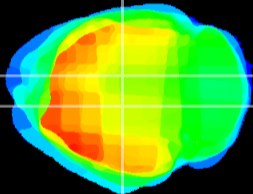

Coronal

Sagittal-R

Sagittal-L

ViBrism: CX17267
Horizontal

DG