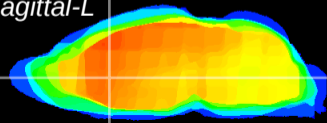

Coronal

Sagittal-R

Sagittal-L

ViBrism: CX17271
Horizontal

LS