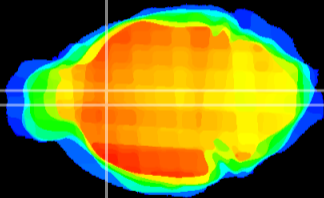

Coronal

Sagittal-R

Sagittal-L

ViBrism: CX17271
Horizontal

LS