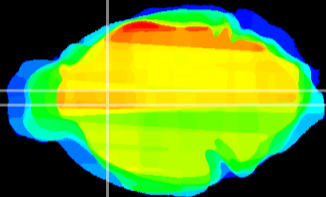

Coronal

Sagittal-R

Sagittal-L

ViBrism: CX17275
Horizontal

LS