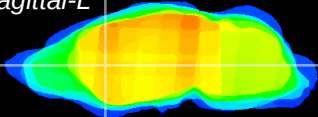

Coronal

Sagittal-R

Sagittal-L

ViBrism: CX17276
Horizontal

CPU medial