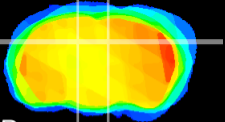

Coronal

Sagittal-R

Sagittal-L

ViBrism: CX17276
Horizontal

DG