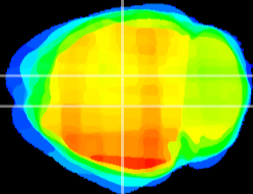

Coronal

Sagittal-R

Sagittal-L

ViBrism: CX17276
Horizontal

DG