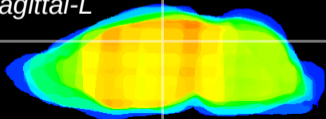

Coronal

Sagittal-R

Sagittal-L

ViBrism: CX17276
Horizontal

DG