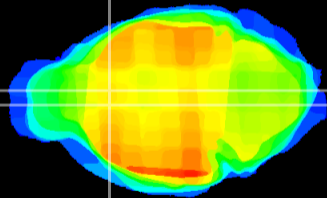

Coronal

Sagittal-R

Sagittal-L

ViBrism: CX17276
Horizontal

LS