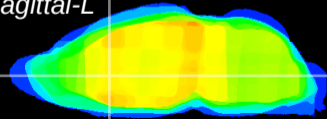

Coronal

Sagittal-R

Sagittal-L

ViBrism: CX17276
Horizontal

LS