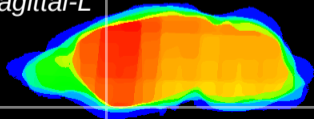

Coronal

Sagittal-R

Sagittal-L

ViBrism: CX17280  
Horizontal

Tu