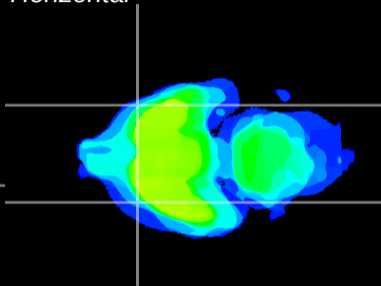

Coronal

Sagittal-R

Sagittal-L

ViBrism: CX17281
Horizontal

Pir