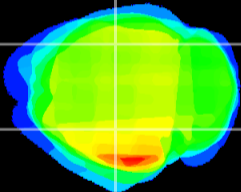

Coronal

Sagittal-R

Sagittal-L

ViBrism: CX17282
Horizontal

CA2/CA3