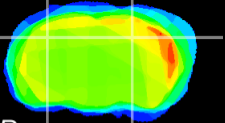

Coronal

Sagittal-R

Sagittal-L

ViBrism: CX17282
Horizontal

CA2/CA3