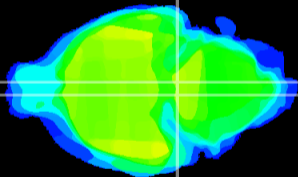

Coronal

Sagittal-R

Sagittal-L

ViBrism: CX17282
Horizontal

Pn