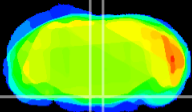

Coronal

Sagittal-R

Sagittal-L

ViBrism: CX17282
Horizontal

Pn