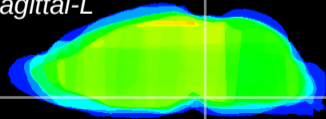

Coronal

Sagittal-R

Sagittal-L

ViBrism: CX17282
Horizontal

Pn