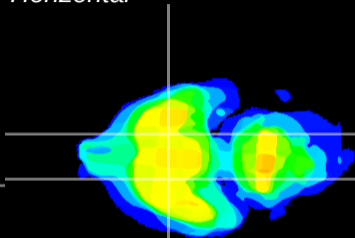

Coronal

Sagittal-R

Sagittal-L

ViBrism: CX17289
Horizontal

S0