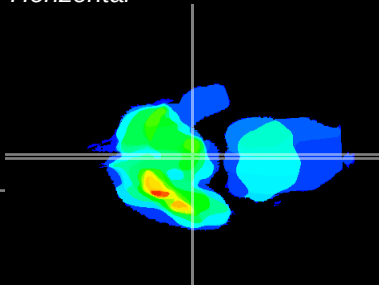

Coronal

Sagittal-R

Sagittal-L

ViBrism: CX17295
Horizontal

ME