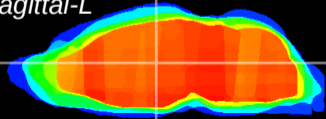

Coronal

Sagittal-R

Sagittal-L

ViBrism: CX17298
Horizontal

MD