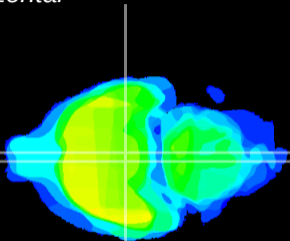

Coronal

Sagittal-R

Sagittal-L

ViBrism: CX17303
Horizontal

VMH