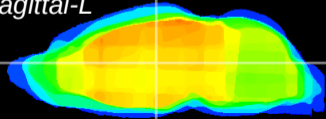

Coronal

Sagittal-R

Sagittal-L

ViBrism: CX17305
Horizontal

MD