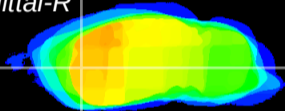

Coronal

Sagittal-R

Sagittal-L

ViBrism: CX17306
Horizontal

CPU lateral