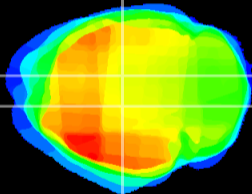

Coronal

Sagittal-R

Sagittal-L

ViBrism: CX17306
Horizontal

DG