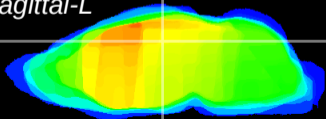

Coronal

Sagittal-R

Sagittal-L

ViBrism: CX17306
Horizontal

DG