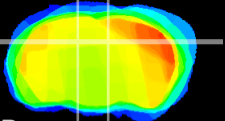

Coronal

Sagittal-R

Sagittal-L

ViBrism: CX17306
Horizontal

DG