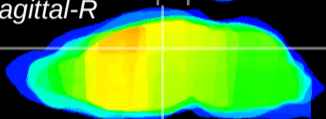

Coronal

Sagittal-R

Sagittal-L

ViBrism: CX17306
Horizontal

DG