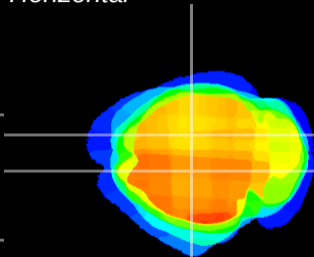

Coronal

Sagittal-R

Sagittal-L

ViBrism: CX17307
Horizontal

CA1