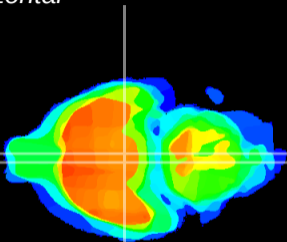

Coronal

Sagittal-R

Sagittal-L

ViBrism: CX17307
Horizontal

VMH