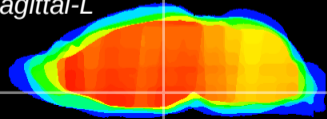

Coronal

Sagittal-R

Sagittal-L

ViBrism: CX17315
Horizontal

DM