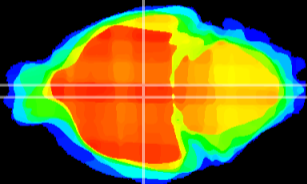

Coronal

Sagittal-R

Sagittal-L

ViBrism: CX17315
Horizontal

DM