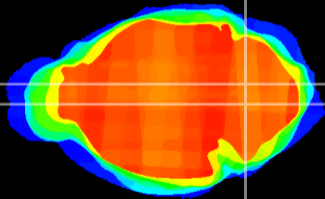

Coronal

Sagittal-R

Sagittal-L

ViBrism: CX17316
Horizontal

MVe