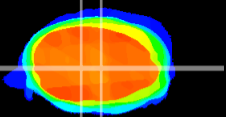

Coronal

Sagittal-R

Sagittal-L

ViBrism: CX17316
Horizontal

MVe