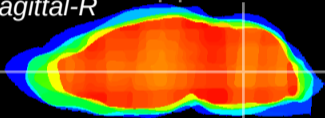

Coronal

Sagittal-R

Sagittal-L

ViBrism: CX17316
Horizontal

MVe