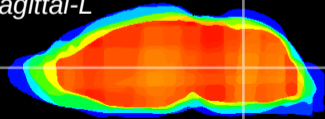

Coronal

Sagittal-R

Sagittal-L

ViBrism: CX17316
Horizontal

MVe