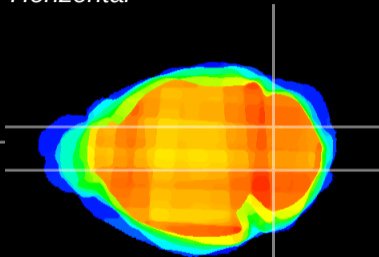

Coronal

Sagittal-R

Sagittal-L

ViBrism: CX17317
Horizontal

Cb nucleus