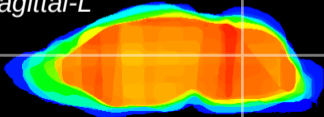

Coronal

Sagittal-R

Sagittal-L

ViBrism: CX17317
Horizontal

Cb nucleus