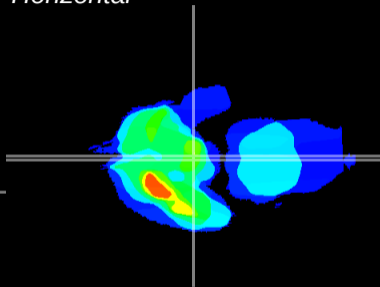

Coronal

Sagittal-R

Sagittal-L

ViBrism: CX17318
Horizontal

ME