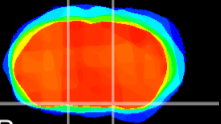

Coronal

Sagittal-R

Sagittal-L

ViBrism: CX17318
Horizontal

S0