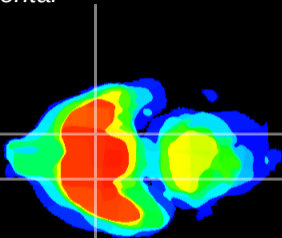

Coronal

Sagittal-R

Sagittal-L

ViBrism: CX17318
Horizontal

S0