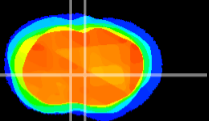

Coronal

Sagittal-R

Sagittal-L

ViBrism: CX17322
Horizontal

LS