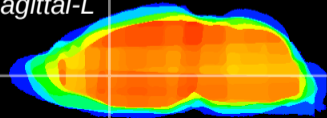

Coronal

Sagittal-R

Sagittal-L

ViBrism: CX17322
Horizontal

LS