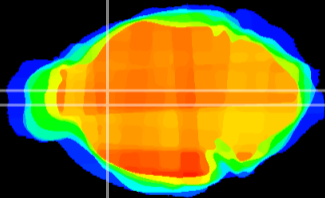

Coronal

Sagittal-R

Sagittal-L

ViBrism: CX17322
Horizontal

LS