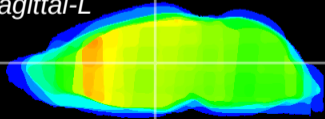

Coronal

Sagittal-R

Sagittal-L

ViBrism: CX17324
Horizontal

MD