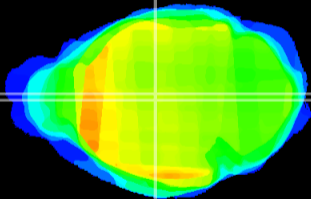

Coronal

Sagittal-R

Sagittal-L

ViBrism: CX17324
Horizontal

MD