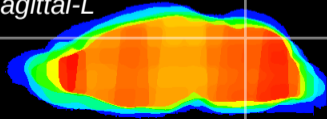

Coronal

Sagittal-R

Sagittal-L

ViBrism: CX17329  
Horizontal

Cb vermis