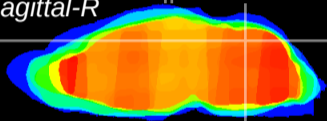

Coronal

Sagittal-R

Sagittal-L

ViBrism: CX17329  
Horizontal

Cb vermis