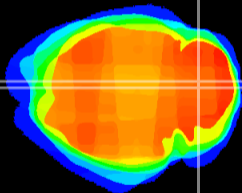

Coronal

Sagittal-R

Sagittal-L

ViBrism: CX17329  
Horizontal

Cb vermis