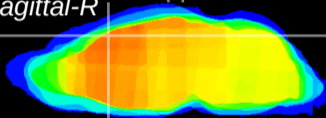

Coronal

Sagittal-R

Sagittal-L

ViBrism: CX17336
Horizontal

Cx motor