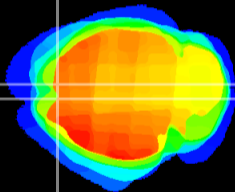

Coronal

Sagittal-R

Sagittal-L

ViBrism: CX17336
Horizontal

Cx motor