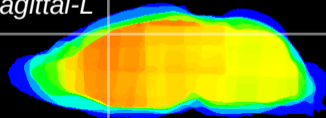

Coronal

Sagittal-R

Sagittal-L

ViBrism: CX17336
Horizontal

Cx motor