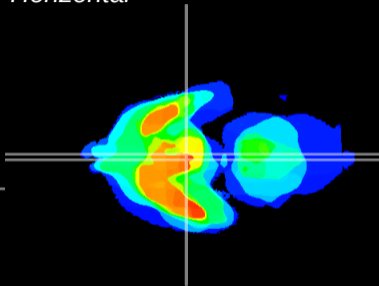

Coronal

Sagittal-R

Sagittal-L

ViBrism: CX17339
Horizontal

Arc