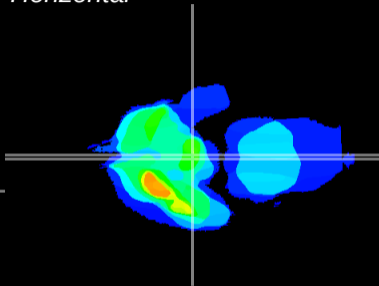

Coronal

Sagittal-R

Sagittal-L

ViBrism: CX17339
Horizontal

ME