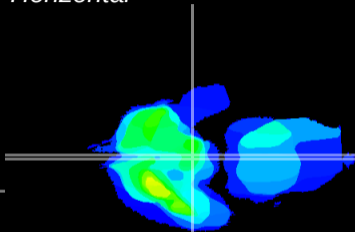

Coronal

Sagittal-R

Sagittal-L

ViBrism: CX17341
Horizontal

ME