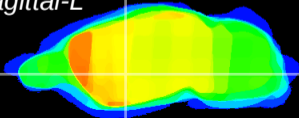

Coronal

Sagittal-R

Sagittal-L

ViBriSM: CX17343
Horizontal

GP