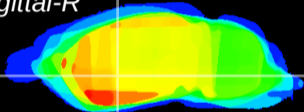

Coronal

Sagittal-R

Sagittal-L

ViBriSM: CX17343
Horizontal

GP