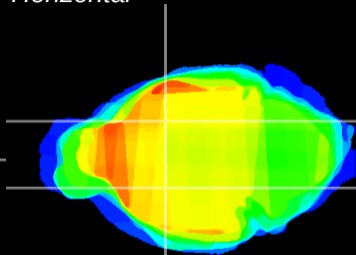

Coronal

Sagittal-R

Sagittal-L

ViBriSM: CX17343
Horizontal

GP