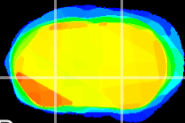

Coronal

Sagittal-R

Sagittal-L

ViBriSM: CX17343
Horizontal

GP